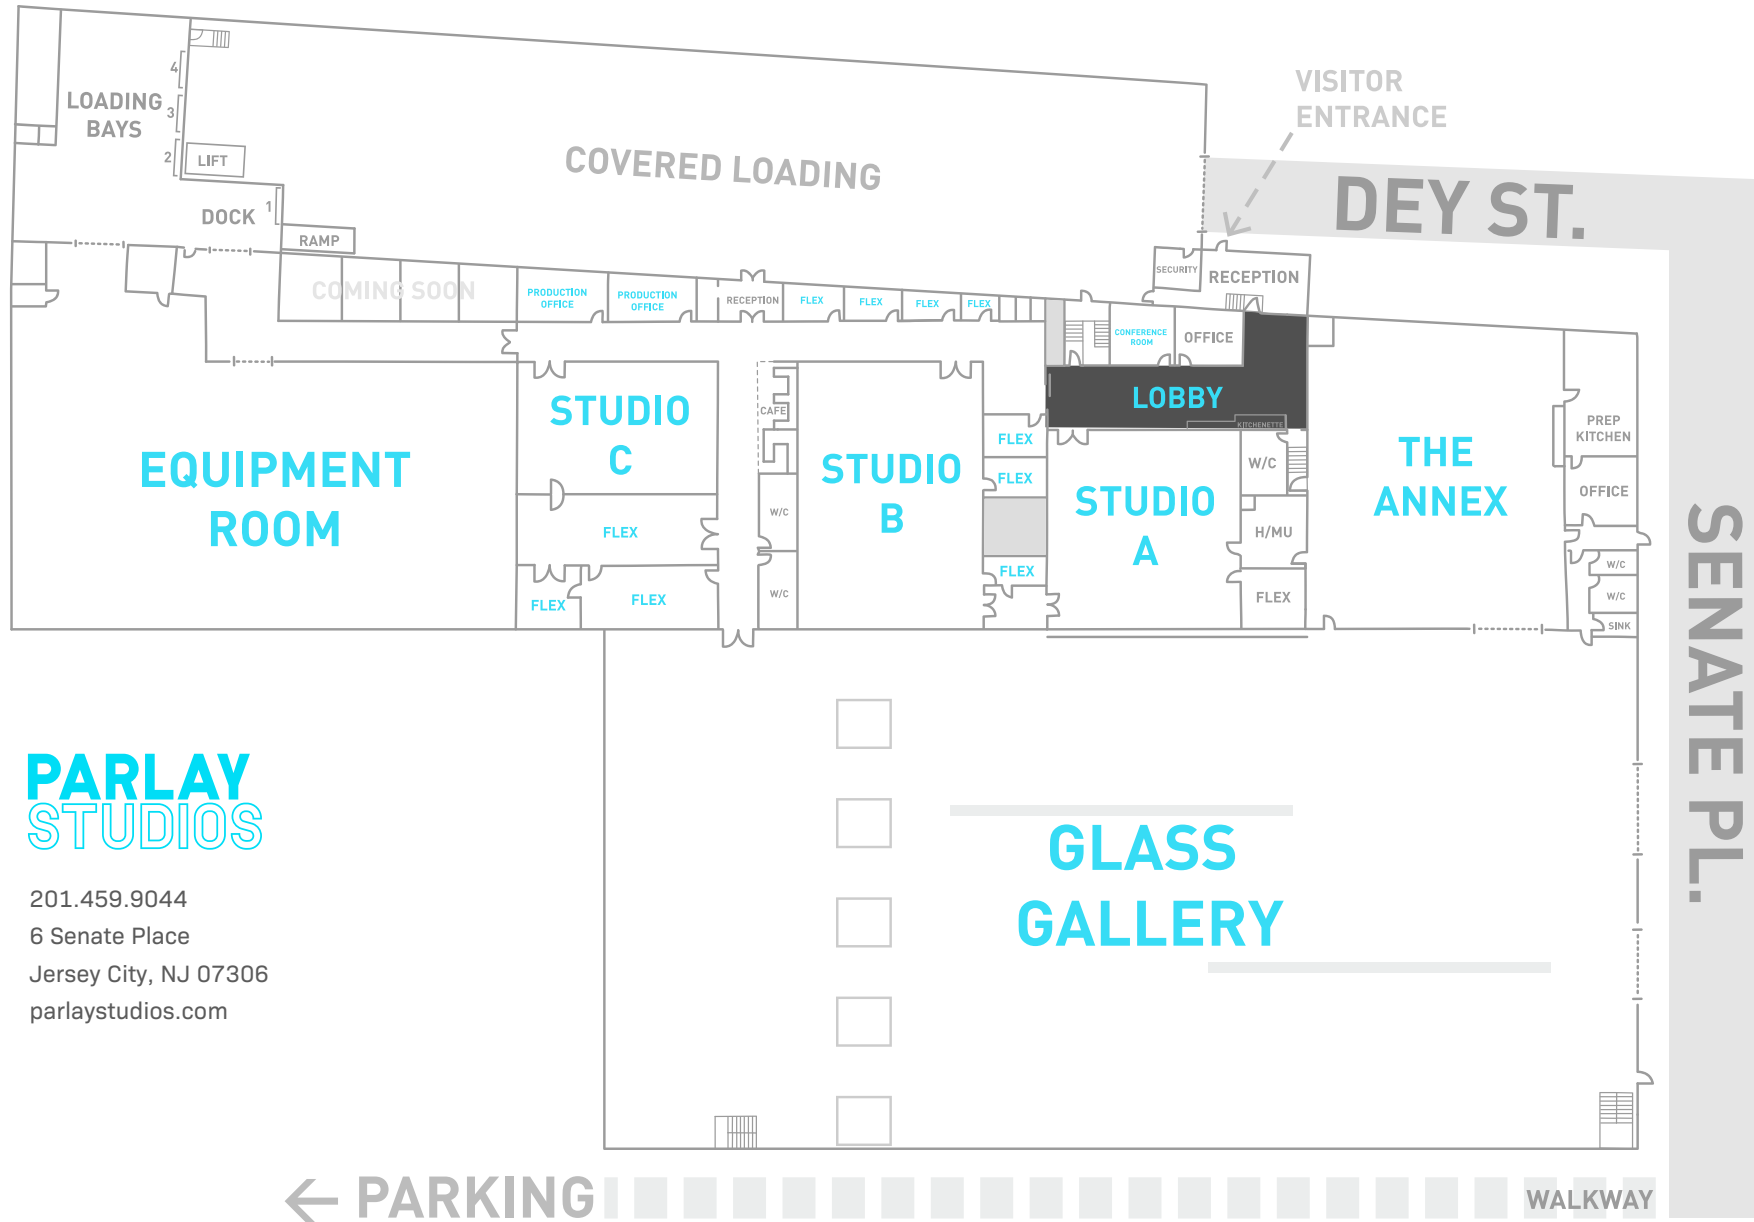

THE LOBBY

LOCATION ON CAMPUS

PARLAY
STUDIOS

201.459.9044
6 Senate Place
Jersey City, NJ 07306
parlaystudios.com