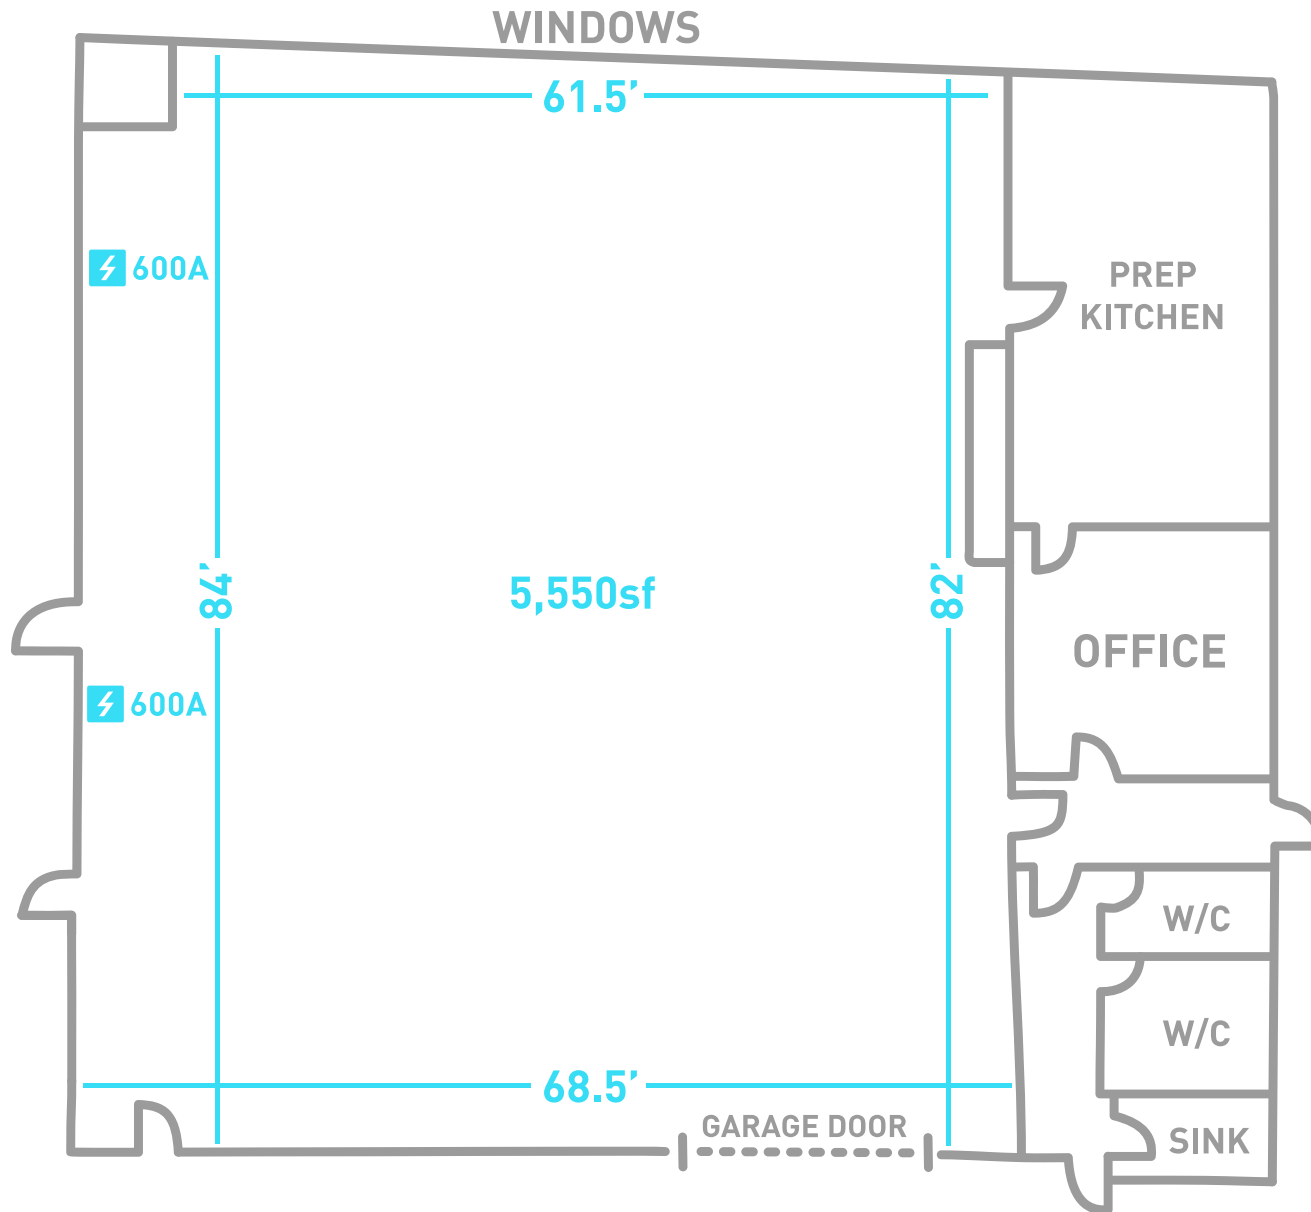

THE ANNEX

PARLAY
STUDIOS

201.459.9044
6 Senate Place
Jersey City, NJ 07306
parlaystudios.com