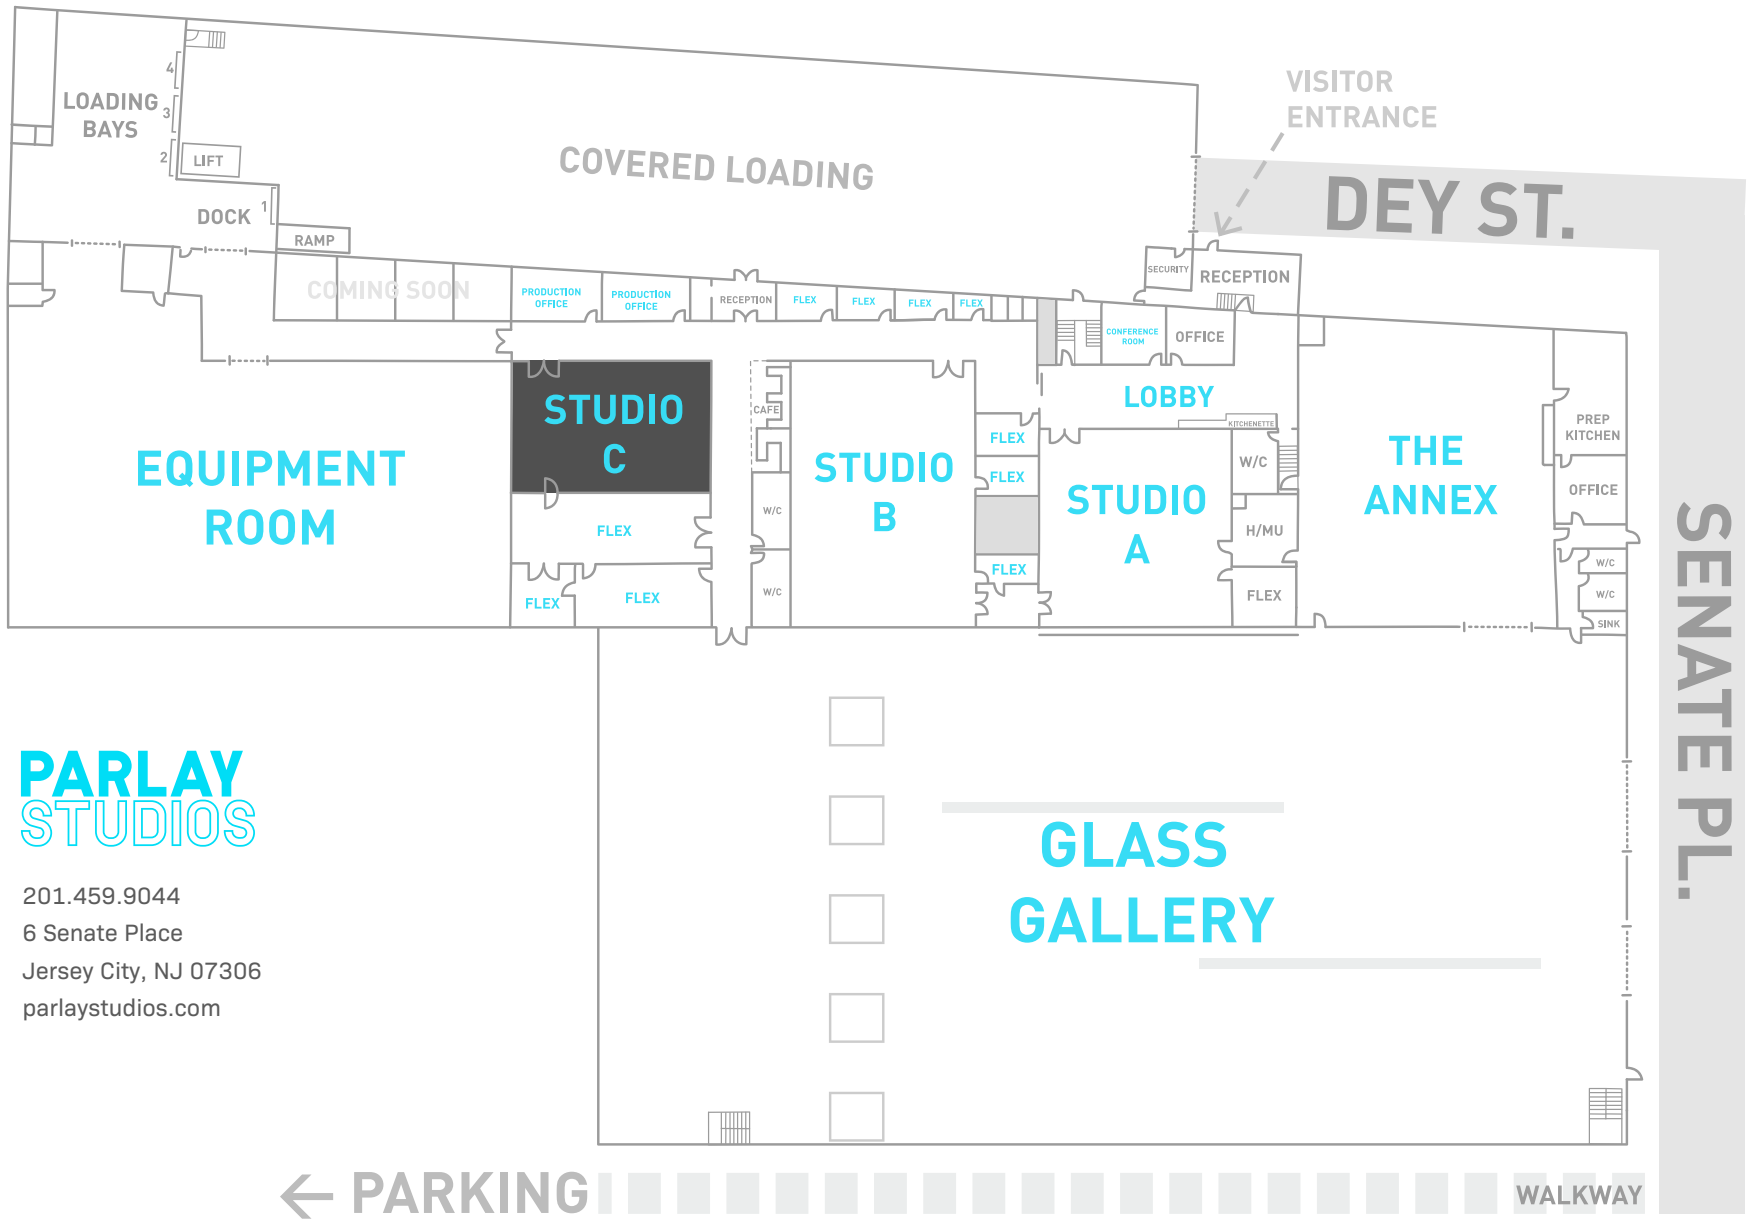

STUDIO C

LOCATION ON CAMPUS

PARLAY
STUDIOS

201.459.9044
6 Senate Place
Jersey City, NJ 07306
parlaystudios.com