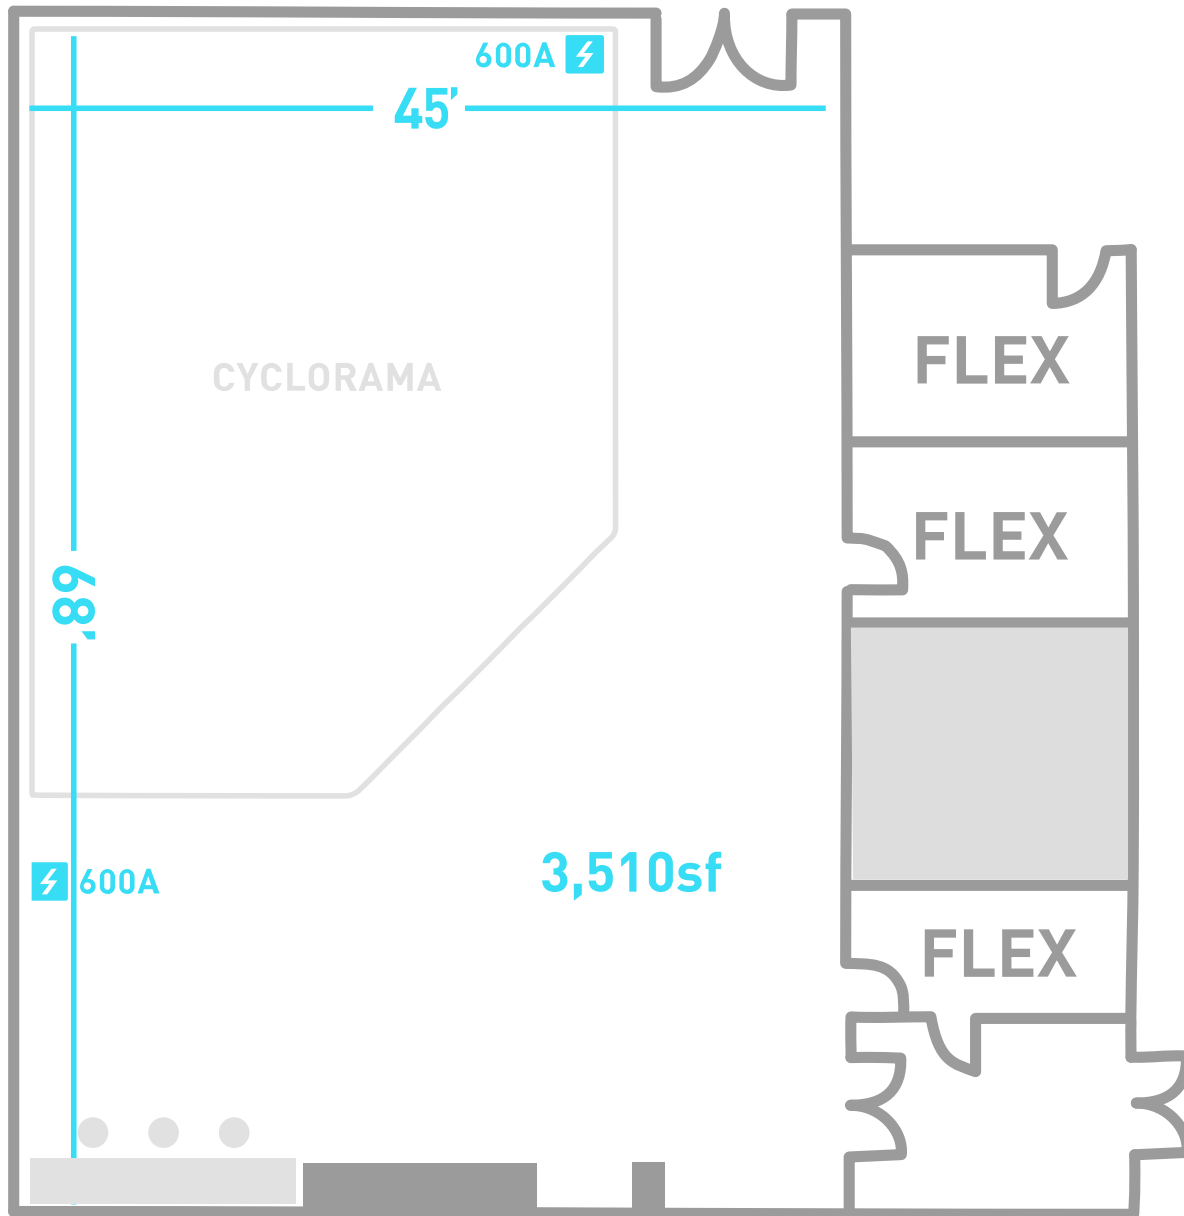

STUDIO B

PARLAY
STUDIOS

201.459.9044
6 Senate Place
Jersey City, NJ 07306
parlaystudios.com