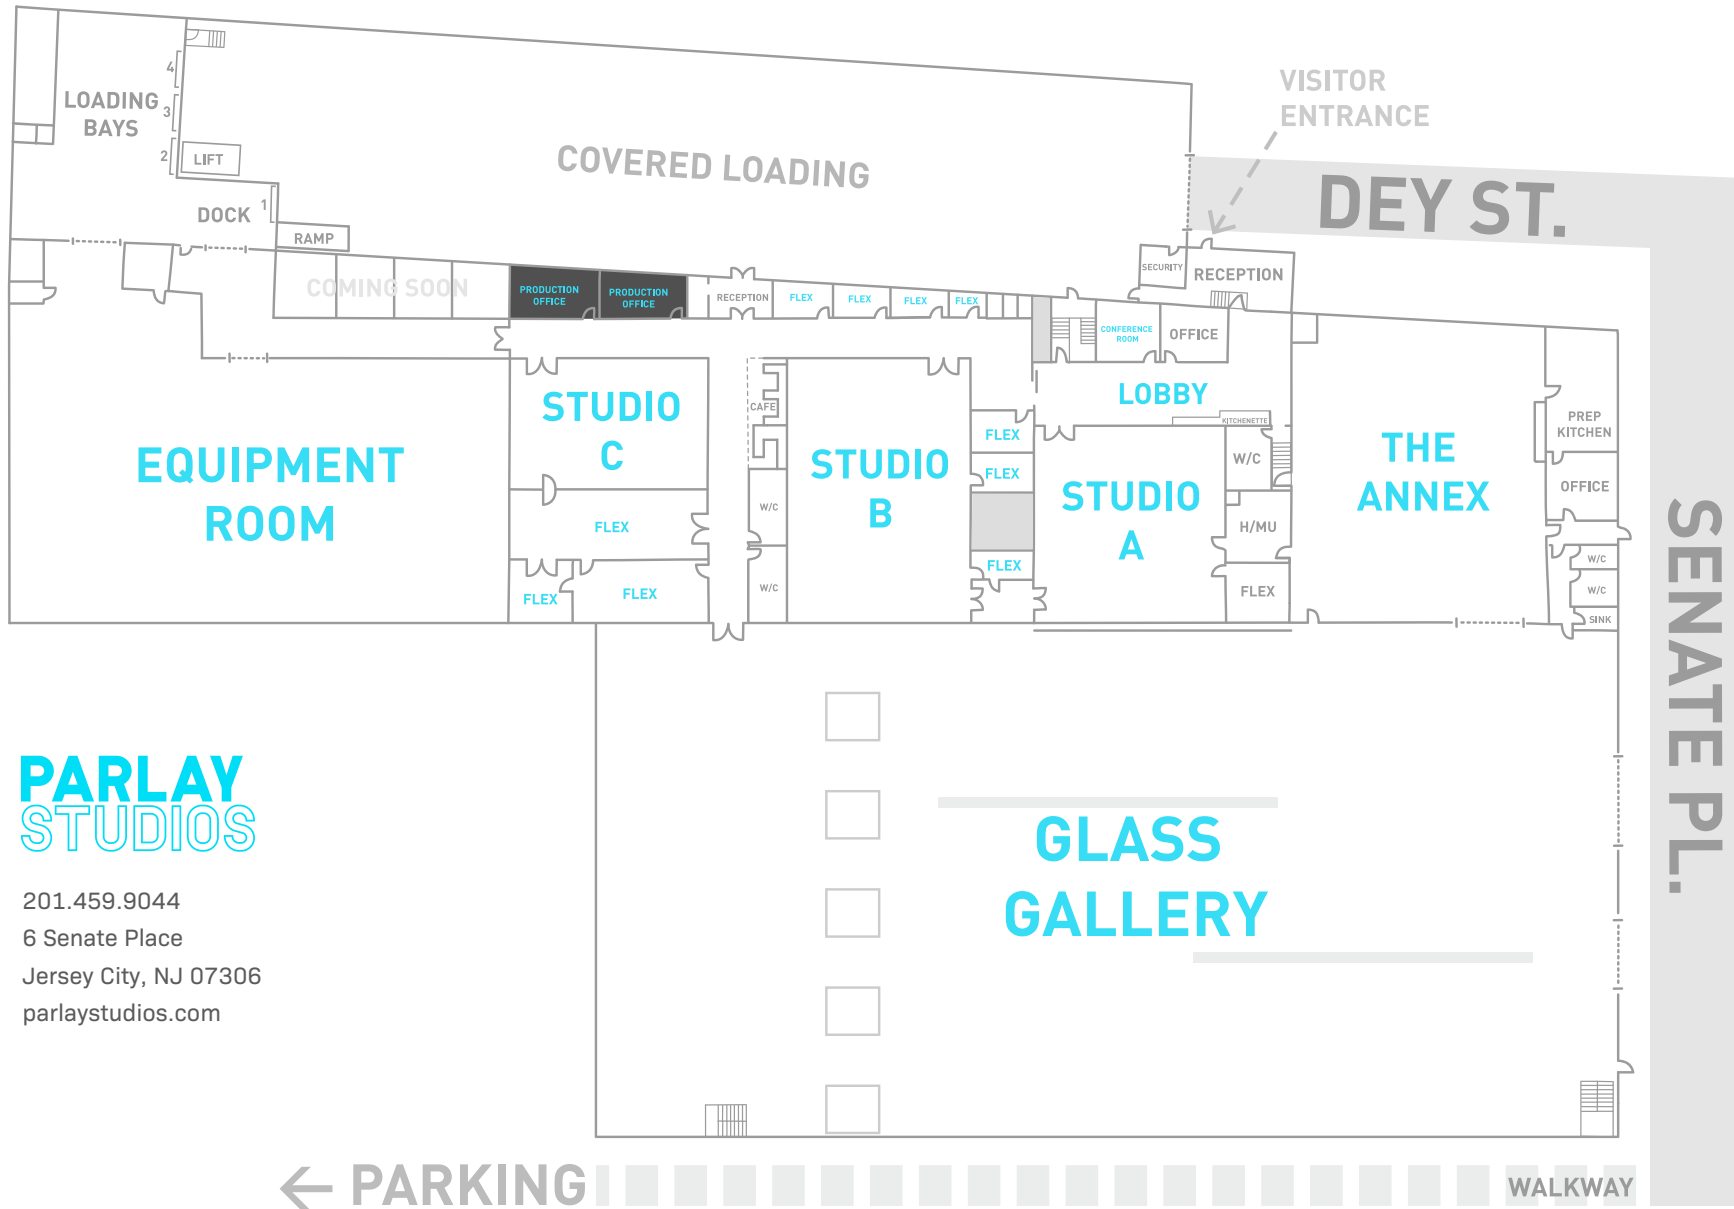

# PRODUCTION OFFICES

# LOCATION ON CAMPUS

**PARLAY**  
STUDIOS

201.459.9044  
6 Senate Place  
Jersey City, NJ 07306  
parlaystudios.com