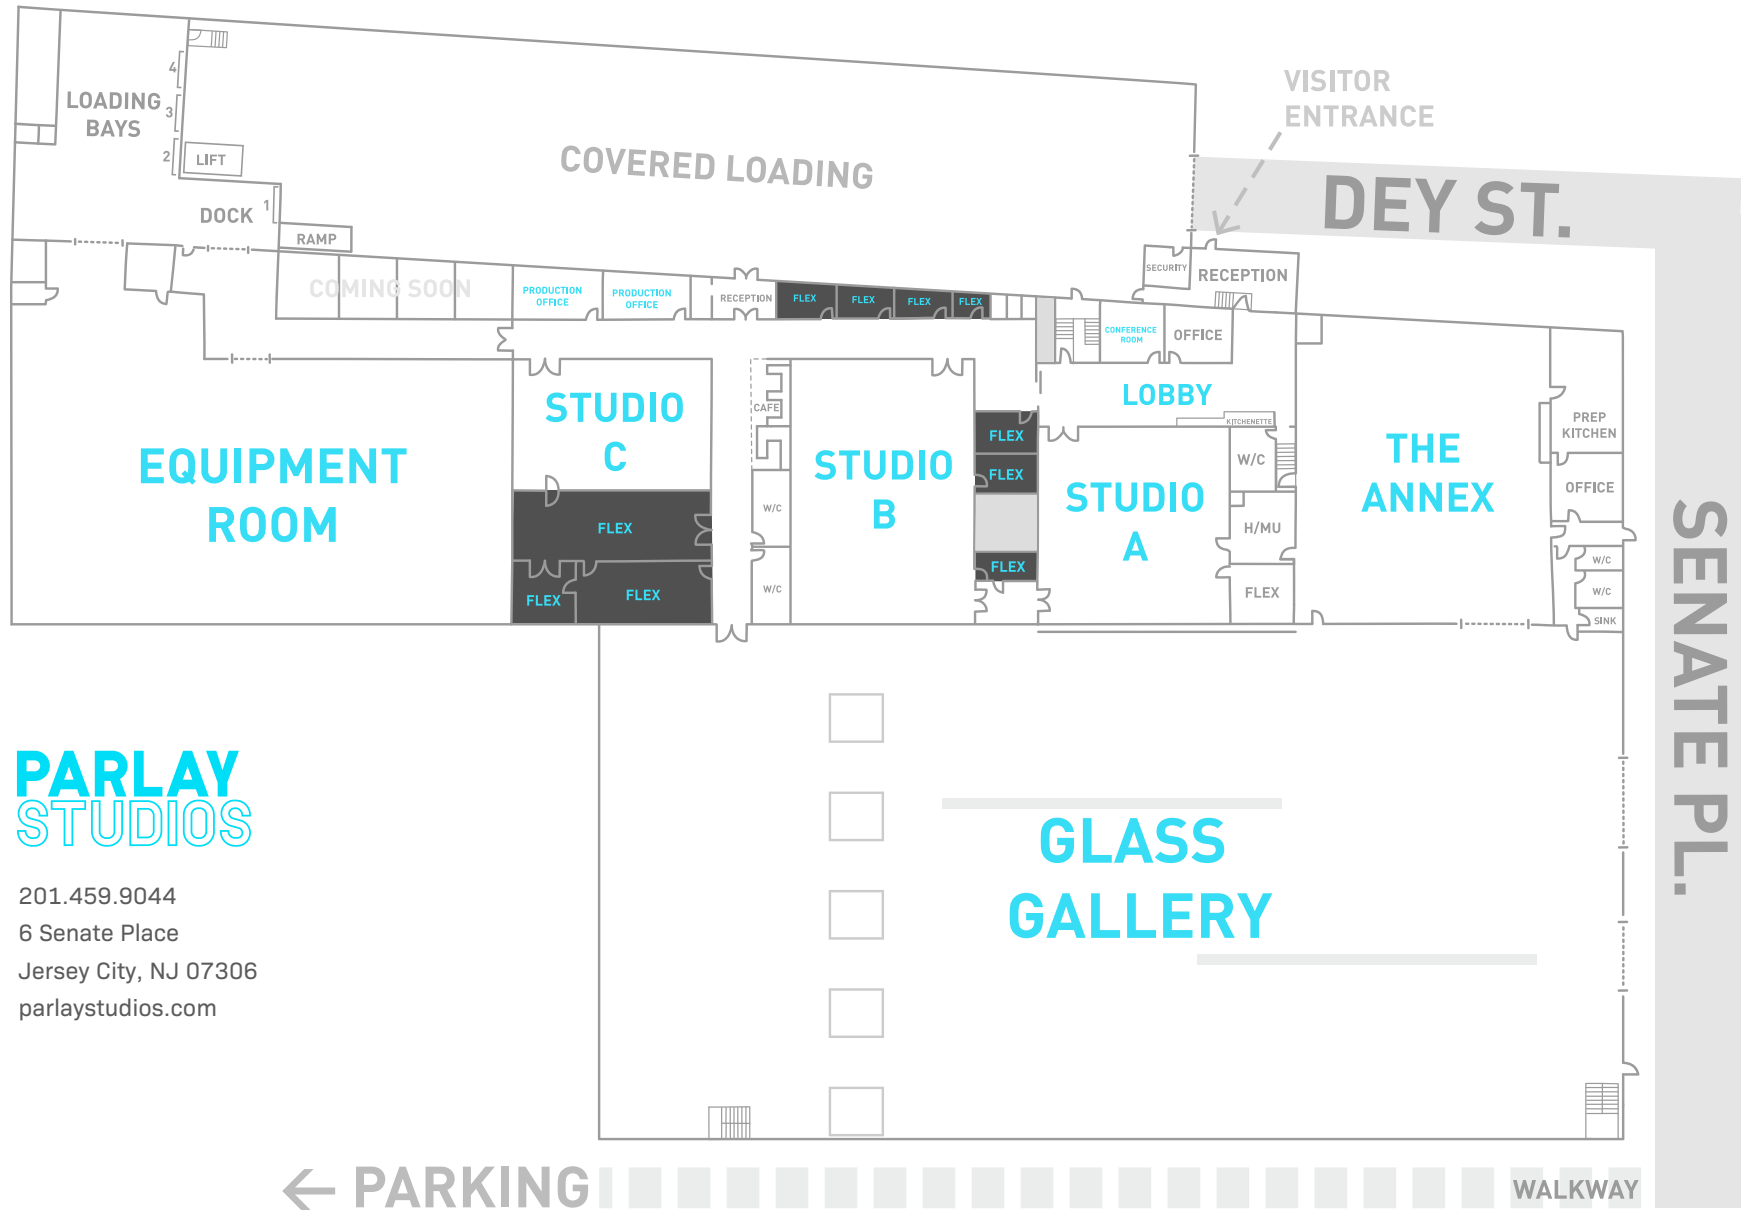

# FLEX SPACES

# LOCATION ON CAMPUS

**PARLAY**  
STUDIOS

201.459.9044  
6 Senate Place  
Jersey City, NJ 07306  
parlaystudios.com