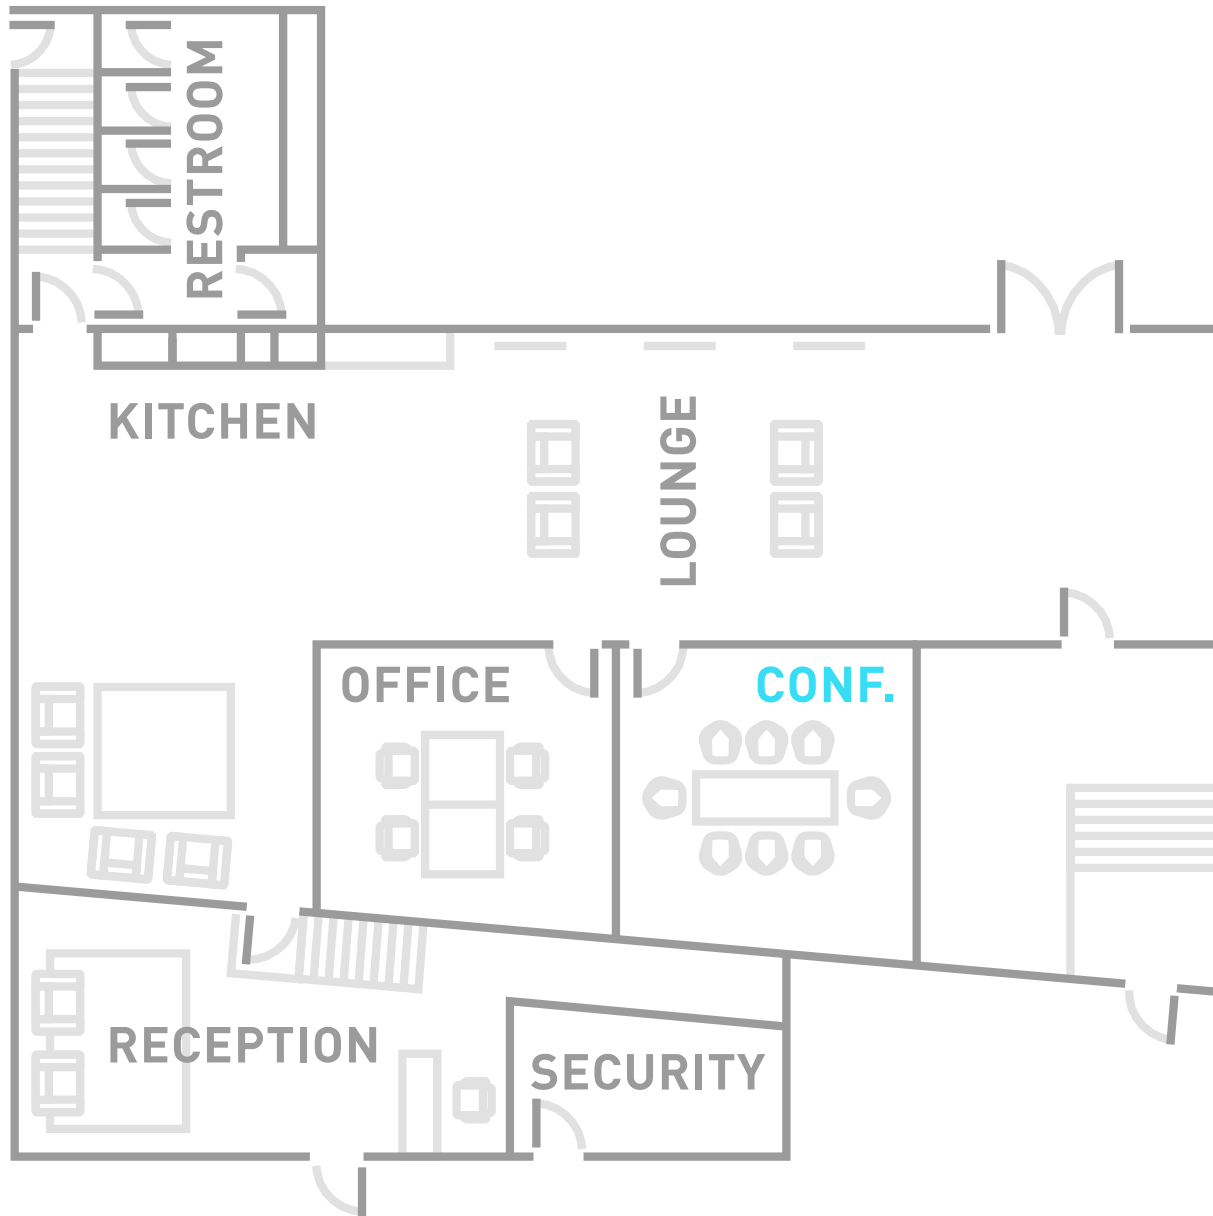

# CONFERENCE ROOM

**PARLAY**  
STUDIOS

201.459.9044  
6 Senate Place  
Jersey City, NJ 07306  
[parlaystudios.com](http://parlaystudios.com)